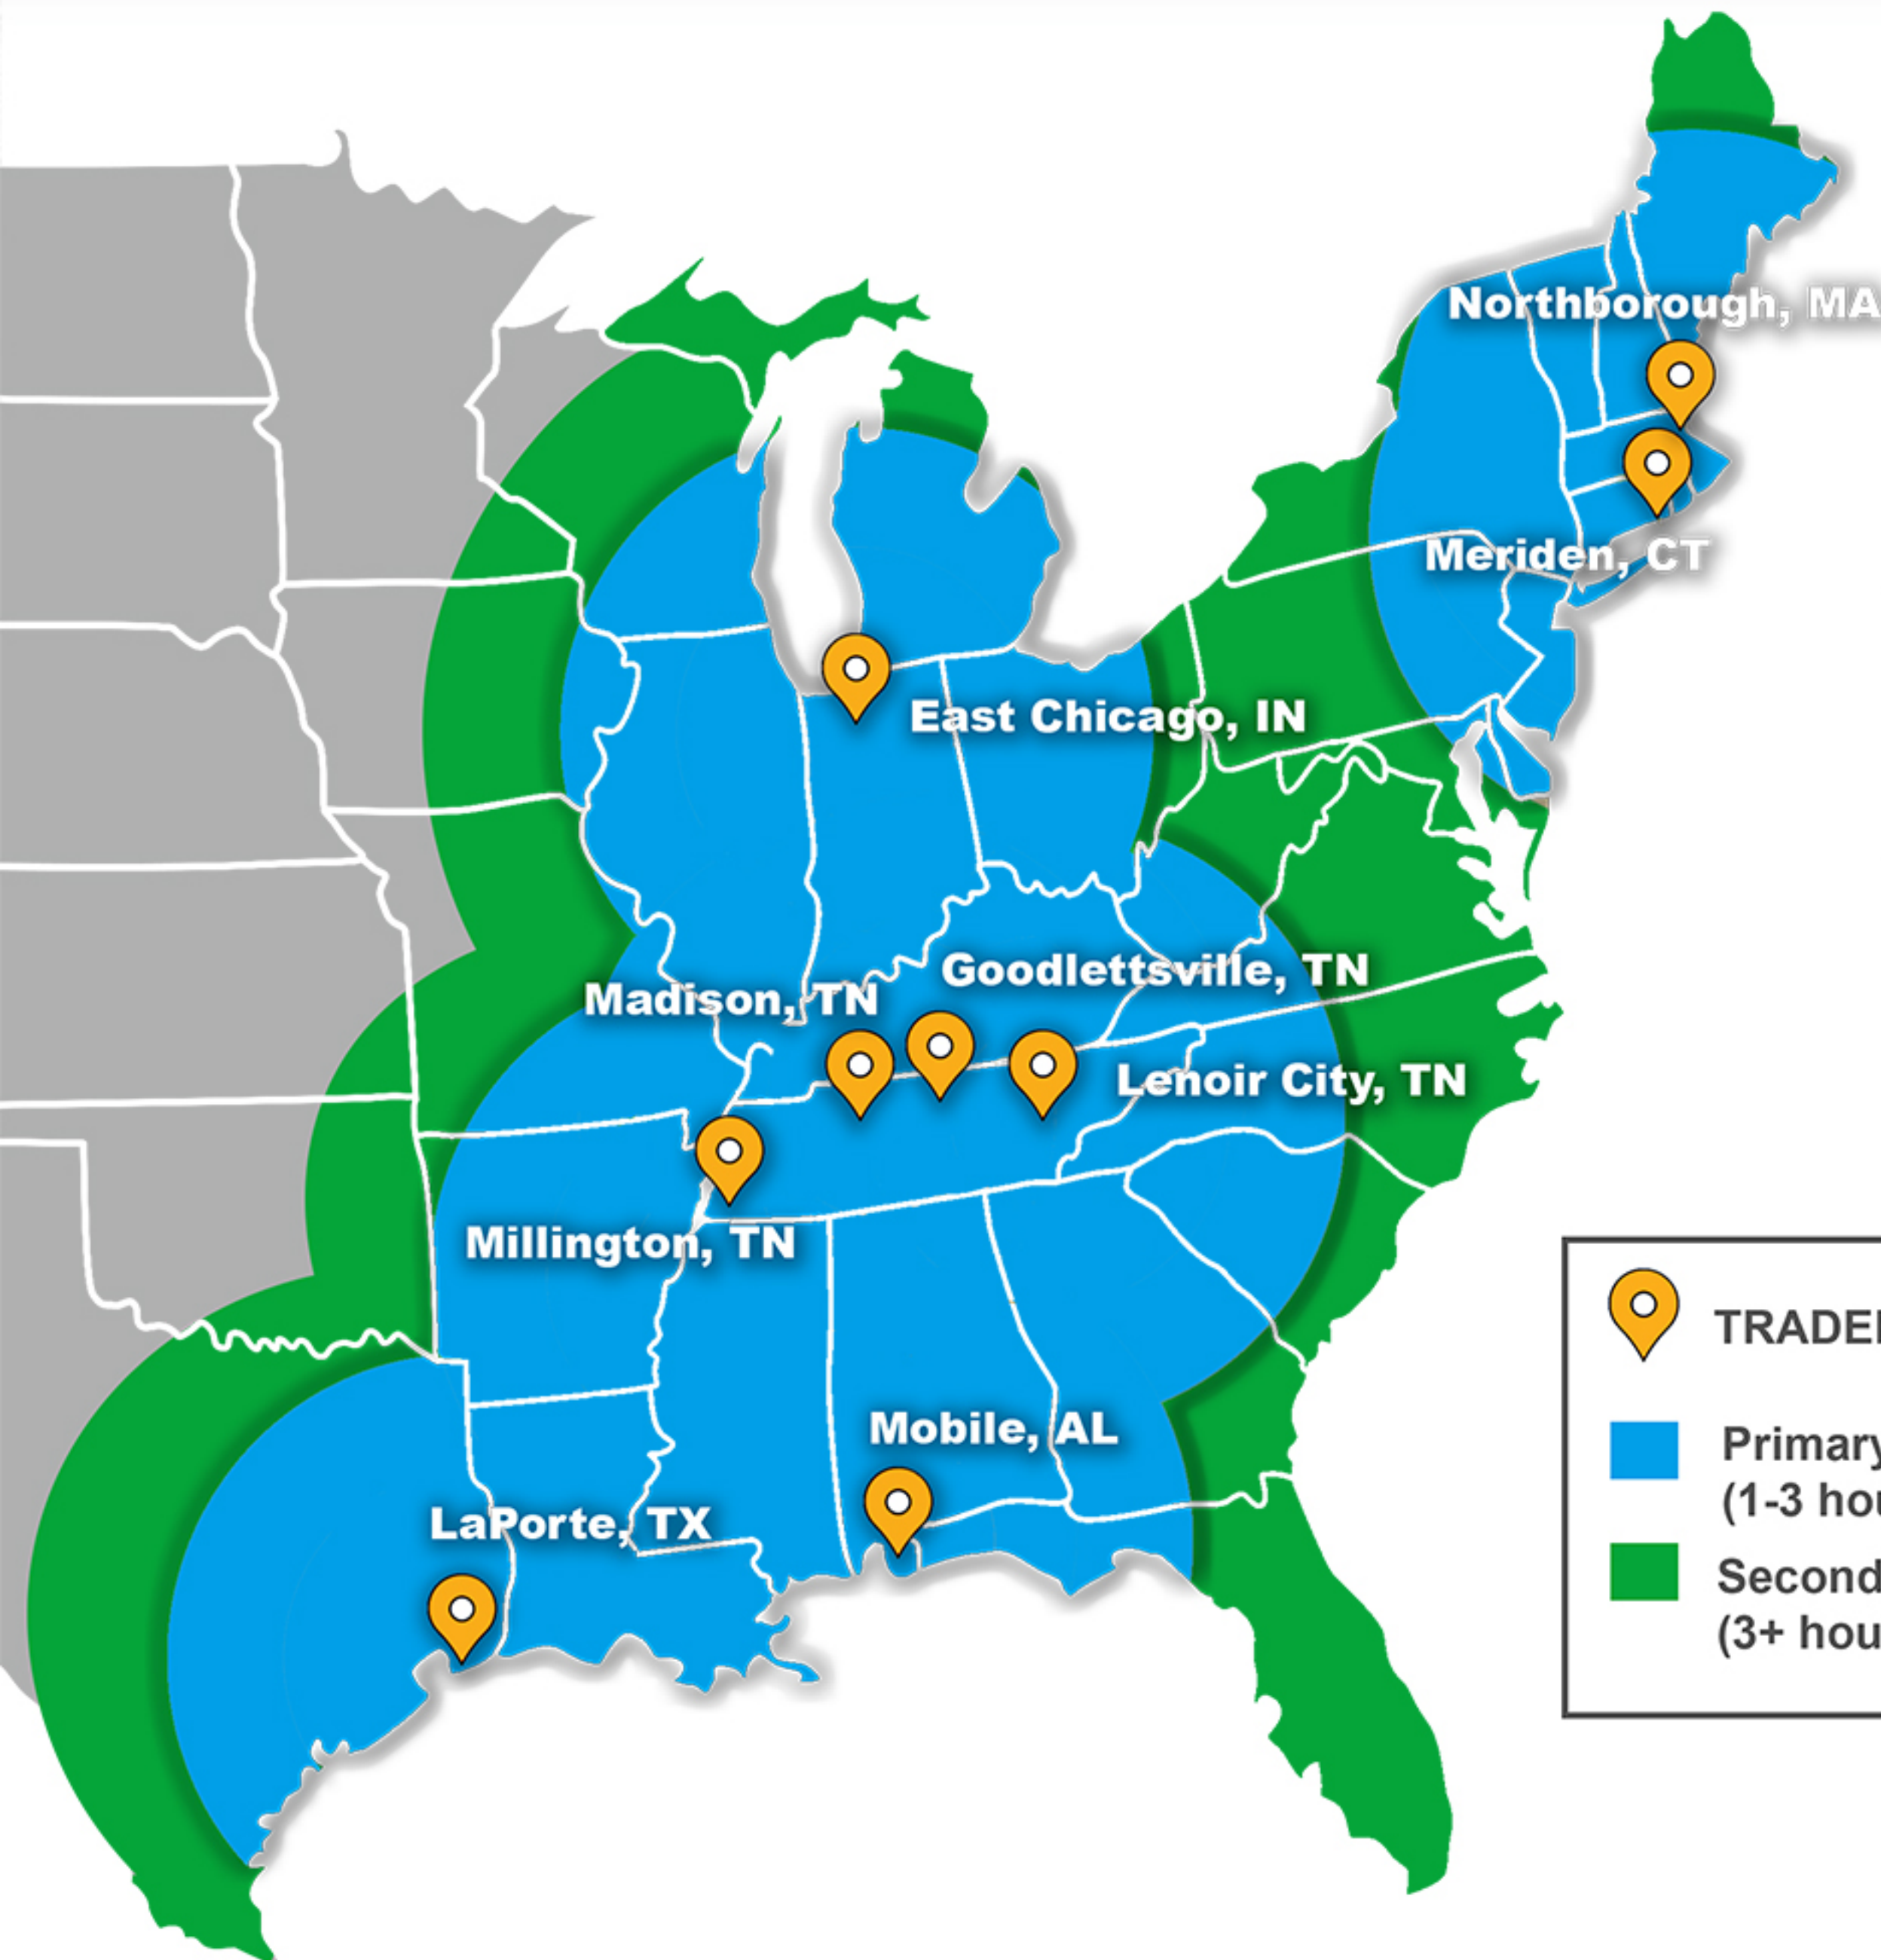

EMERGENCY RESPONSE

ER Services include:

- Spill Response - Oil/Chem/Hazmat
- Emergency Pump-outs
- Emergency Labpacking
- High-Hazard/Reactivities Stabilization
- Cylinder Management Incidents
- Marine/Waterway Spills
- Disaster Response
- Standby Emergency Response
- Unplanned Plant Outage Response
- Sustainable Waste Management and more...

Map Key

	TRADEBE ER Service Center
	Primary Response Coverage (1-3 hours)
	Secondary Response Coverage (3+ hours)

At Tradebe, we work to provide sustainable, innovative and quality solutions that contribute to improving our environment and serving our stakeholders.